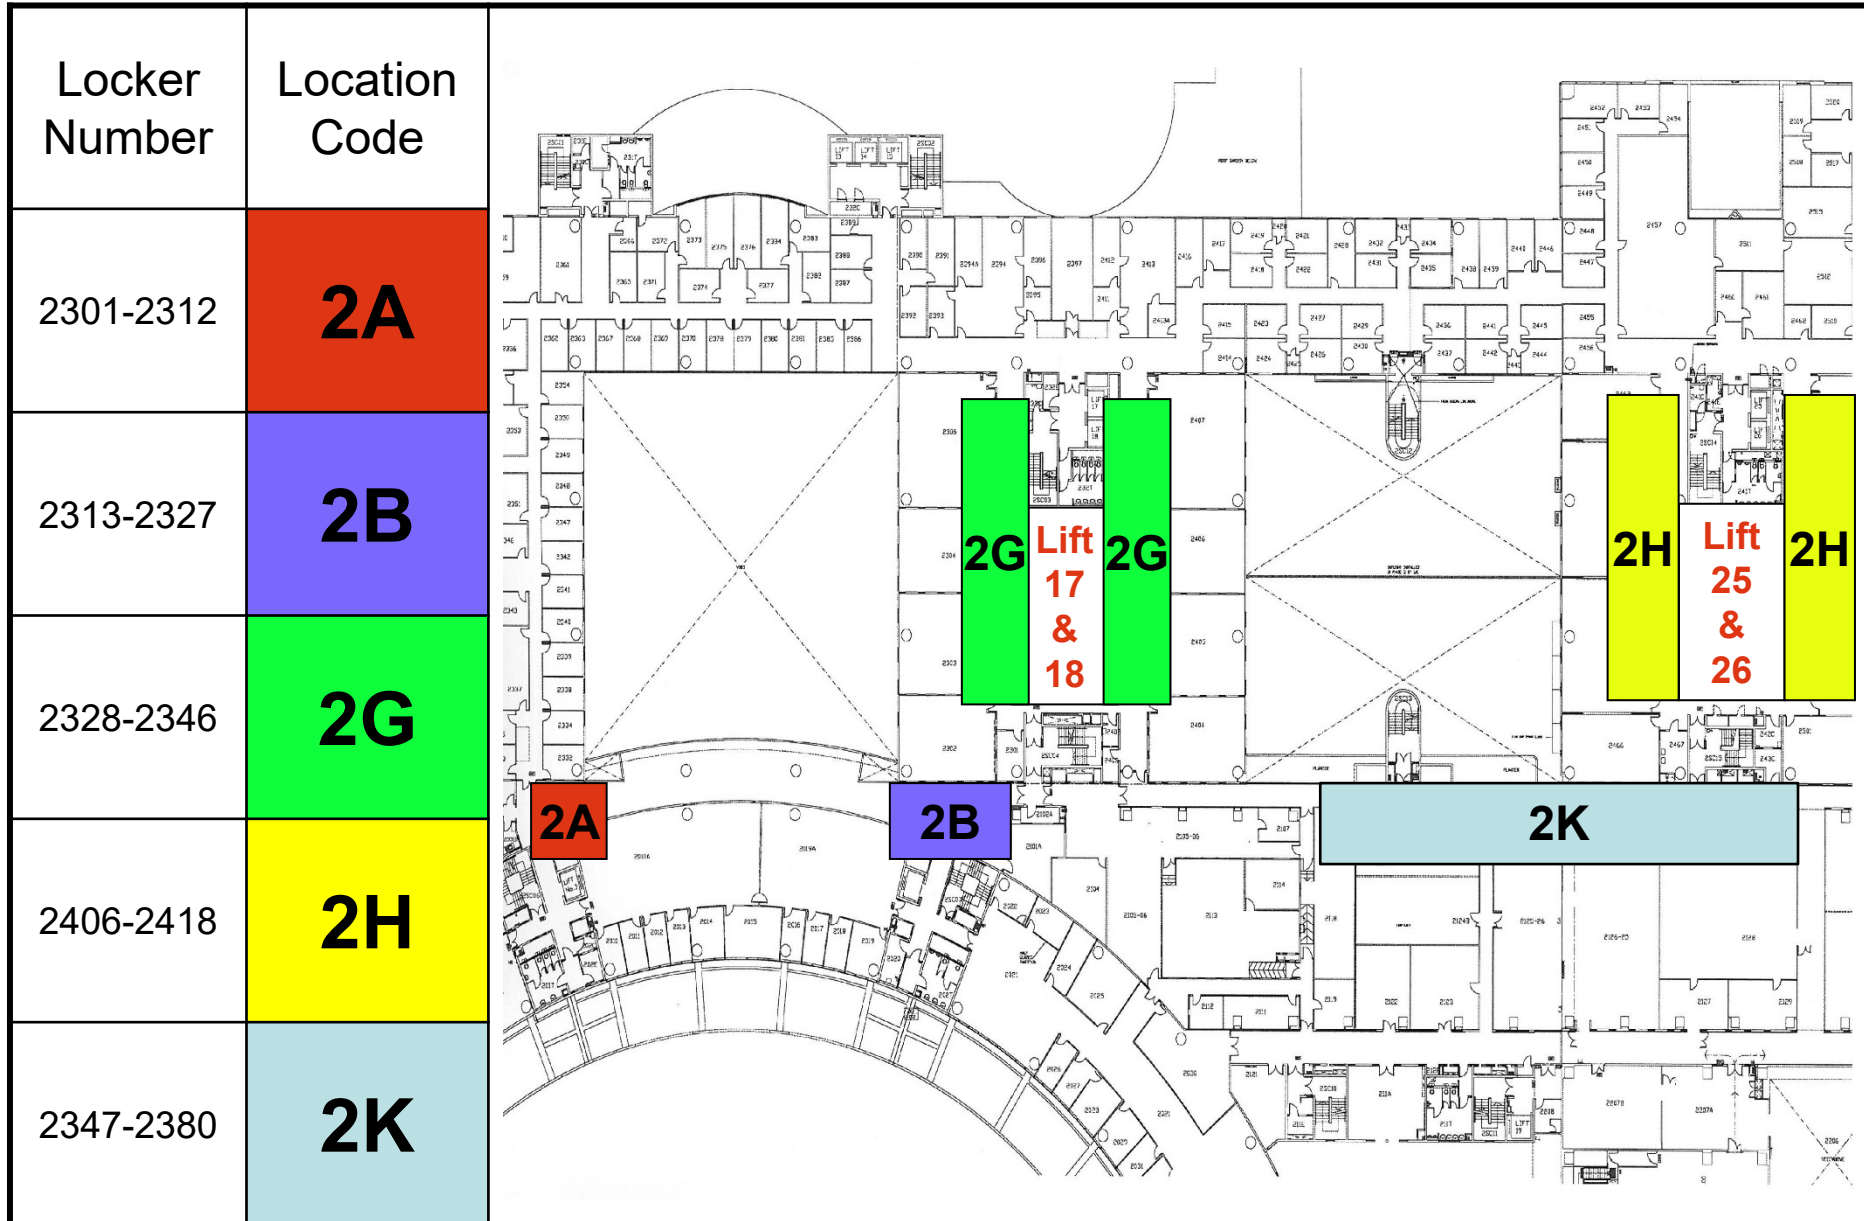

Location of Student Locker at **1/F**

Location of Student Locker at **2/F_(1)**

Location of Student Locker at **2/F_(2)**

Locker Number	Location Code	
2381 - 2405	2L	

Location of Student Locker at **3/F**

Locker Number	Location Code	
<p>3301 - 3308</p>	<p>3G</p>	

Location of Student Locker at **4/F**

Locker Number	Location Code	Diagram
4127 - 4152	4B	
4111 - 4126	4F	
4101 - 4110	4G	