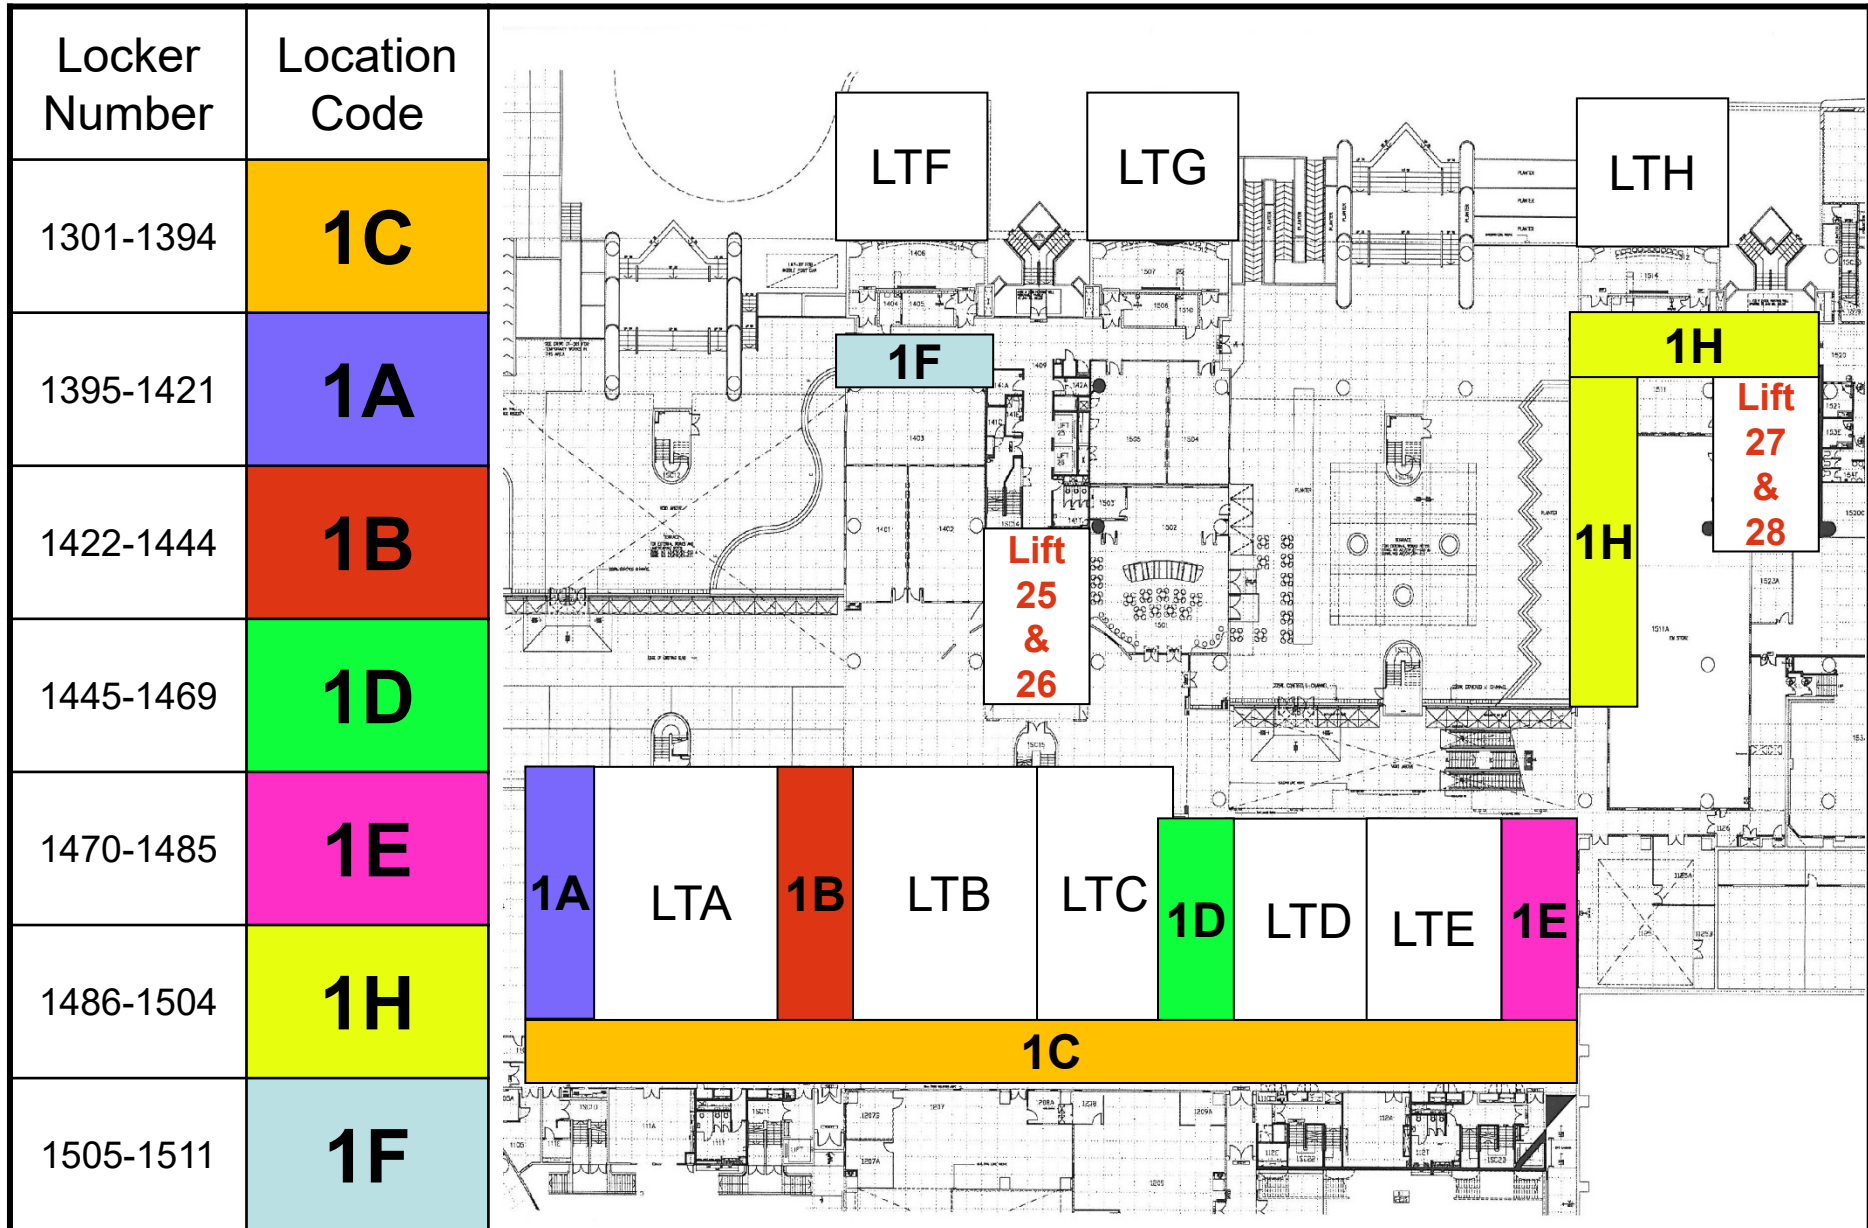

Location of Student Locker at **1/F**

Location of Student Locker at **2/F_(1)**

Location of Student Locker at **2/F_(2)**

Locker Number	Location Code	
2381 - 2405	2L	

Location of Student Locker at **3/F**

Locker Number	Location Code	
<p>3301 - 3308</p>	<p>3G</p>	

Location of Student Locker at **4/F**

Locker Number	Location Code	Diagram
4127 - 4152	4B	
4111 - 4126	4F	
4101 - 4110	4G	